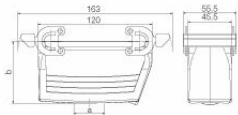

HDC 24B KBU 1PG29G

Weidmüller Interface GmbH & Co. KG
Klingenbergstraße 26
D-32758 Detmold
Germany

Drawings

www.weidmueller.com