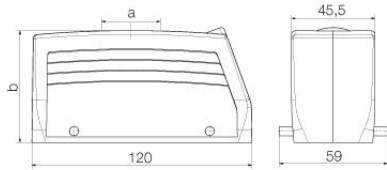

HDC 24B TOBU 1PG21G

Weidmüller Interface GmbH & Co. KG
Klingenbergstraße 26
D-32758 Detmold
Germany

Drawings

www.weidmueller.com