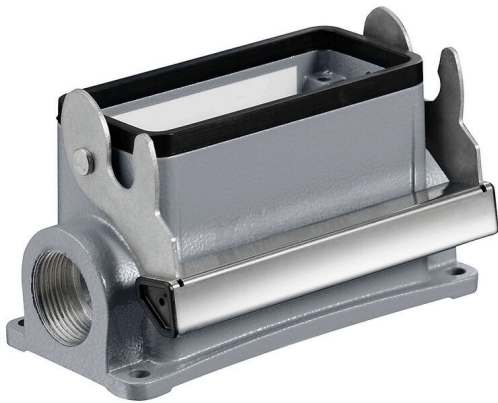

## HDC 16B SLU 2PG21G

**Weidmüller Interface GmbH & Co. KG**

Klingenbergstraße 26

D-32758 Detmold

Germany

[www.weidmueller.com](http://www.weidmueller.com)

The special die-cast alloy and the multi-layered surface sealing provide complete protection for the HDC housings.

The cleverly designed interlock system is manufactured from stainless steel. This guarantees a long lifespan with high resistance to corrosion and impact.

The housing interlock system provides integrated safety. Our unique, patented spring system provides the housing interlock with a secure grip and prevents accidental opening.

### General ordering data

Version	HDC enclosures, Installation size: 6, Protection degree: IP65, in plugged condition, Base housing, End-locking clamp, lower side, Standard, Size of cable entries: PG 21
Order No.	<a href="#">1658120000</a>
Type	HDC 16B SLU 2PG21G
GTIN (EAN)	4008190411176
Qty.	1 items

**Dimensions and weights**

Height	64 mm	Height (inches)	2.5197 inch
Width	79.5 mm	Width (inches)	3.1299 inch
Mounting dimension - height	45 mm	Mounting dimension - width	105 mm
Net weight	345 g		

**Temperatures**