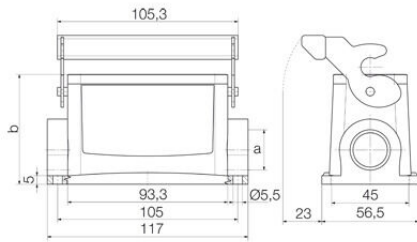

HDC 16B SLU 2PG21G

Weidmüller Interface GmbH & Co. KG
Klingenbergstraße 26
D-32758 Detmold
Germany

Drawings

www.weidmueller.com