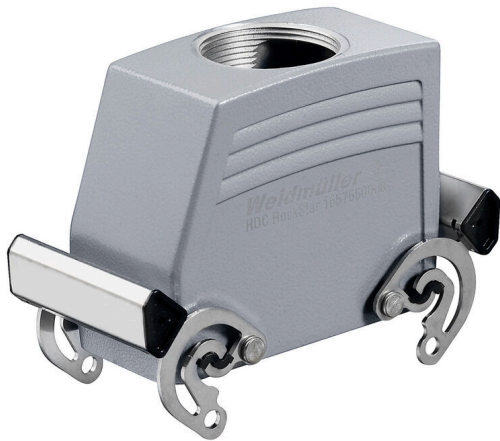

HDC 40D TOBO 1PG29G

Weidmüller Interface GmbH & Co. KG

Klingenbergstraße 26

D-32758 Detmold

Germany

www.weidmueller.com

The special die-cast alloy and the multi-layered surface sealing provide complete protection for the HDC housings.

The cleverly designed interlock system is manufactured from stainless steel. This guarantees a long lifespan with high resistance to corrosion and impact.

The housing interlock system provides integrated safety. Our unique, patented spring system provides the housing interlock with a secure grip and prevents accidental opening.

The laser marking allows for easy and quick identification. Each housing is permanently labelled with a laser marking so that each product can be quickly designated and positioned.

Weidmüller RockStar® IP 65 / NEMA Type 4X housings - your first choice for industrial housings with IP 65 protection.

General ordering data

Version	HDC enclosures, Installation size: 6, Protection degree: IP65, in plugged condition, Cable entry from top, Plug housing, Side-locking clamp on upper side, high, Size of cable entries: PG 29
Order No.	1657550000
Type	HDC 40D TOBO 1PG29G
GTIN (EAN)	4008190410605
Qty.	1 items