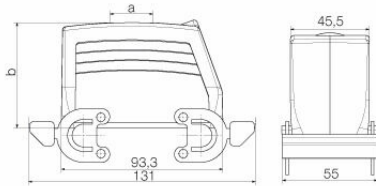

HDC 40D TOBO 1PG29G

Weidmüller Interface GmbH & Co. KG
Klingenbergstraße 26
D-32758 Detmold
Germany

Drawings

www.weidmueller.com