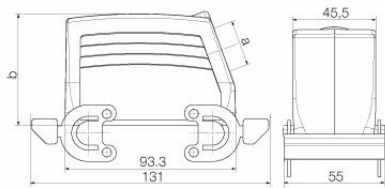

HDC 40D TSBO 1PG21G

Weidmüller Interface GmbH & Co. KG
Klingenbergstraße 26
D-32758 Detmold
Germany

Drawings

www.weidmueller.com