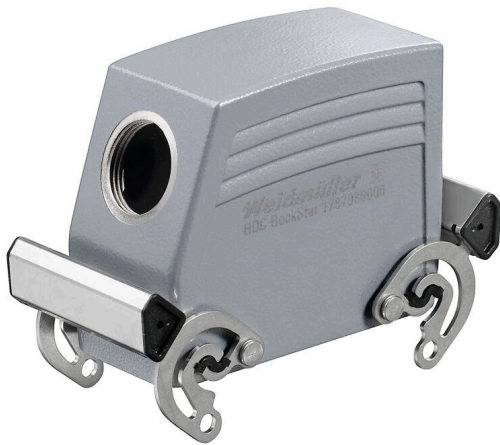

HDC 40D TSBO 1PG21G

Weidmüller Interface GmbH & Co. KG
 Klingenbergstraße 26
 D-32758 Detmold
 Germany

www.weidmueller.com

The special die-cast alloy and the multi-layered surface sealing provide complete protection for the HDC housings.

The cleverly designed interlock system is manufactured from stainless steel. This guarantees a long lifespan with high resistance to corrosion and impact.

The housing interlock system provides integrated safety. Our unique, patented spring system provides the housing interlock with a secure grip and prevents accidental opening.

The laser marking allows for easy and quick identification. Each housing is permanently labelled with a laser marking so that each product can be quickly designated and positioned.

Weidmüller RockStar® IP 65 / NEMA Type 4X housings - your first choice for industrial housings with IP 65 protection.

General ordering data

Version	HDC enclosures, Installation size: 6, Protection degree: IP65, in plugged condition, Cable entry from side, Plug housing, Side-locking clamp on upper side, high, Size of cable entries: PG 21
Order No.	1657420000
Type	HDC 40D TSBO 1PG21G
GTIN (EAN)	4008190410476
Qty.	1 items