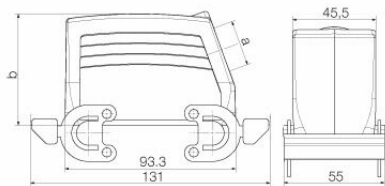

HDC 16B TSBO 1PG21G

Weidmüller Interface GmbH & Co. KG
Klingenbergstraße 26
D-32758 Detmold
Germany

Drawings

www.weidmueller.com