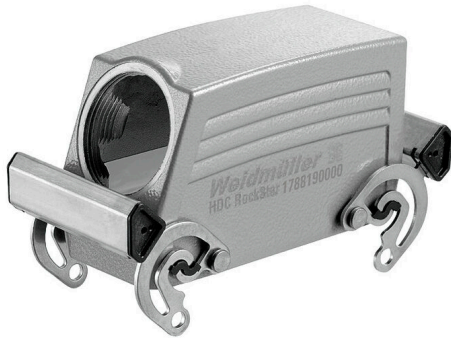

## HDC 16B TSBO 1PG21G

**Weidmüller Interface GmbH & Co. KG**

Klingenbergstraße 26

D-32758 Detmold

Germany

[www.weidmueller.com](http://www.weidmueller.com)

The special die-cast alloy and the multi-layered surface sealing provide complete protection for the HDC housings.

The cleverly designed interlock system is manufactured from stainless steel. This guarantees a long lifespan with high resistance to corrosion and impact.

The housing interlock system provides integrated safety. Our unique, patented spring system provides the housing interlock with a secure grip and prevents accidental opening.

The laser marking allows for easy and quick identification. Each housing is permanently labelled with a laser marking so that each product can be quickly designated and positioned.

Weidmüller RockStar® IP 65 / NEMA Type 4X housings - your first choice for industrial housings with IP 65 protection.

### General ordering data

Version	HDC enclosures, Installation size: 6, Protection degree: IP65, in plugged condition, Cable entry from side, Plug housing, Side-locking clamp on upper side, Standard, Size of cable entries: PG 21
Order No.	<a href="#">1657380000</a>
Type	HDC 16B TSBO 1PG21G
GTIN (EAN)	4008190410438
Qty.	1 items