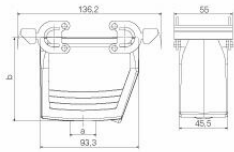

HDC 40D KBU 1PG21G

Weidmüller Interface GmbH & Co. KG
Klingenbergstraße 26
D-32758 Detmold
Germany

Drawings

www.weidmueller.com