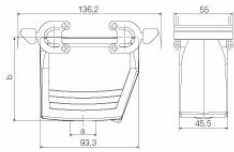

HDC 16B KBU 1PG21G

Weidmüller Interface GmbH & Co. KG
Klingenbergstraße 26
D-32758 Detmold
Germany

Drawings

www.weidmueller.com