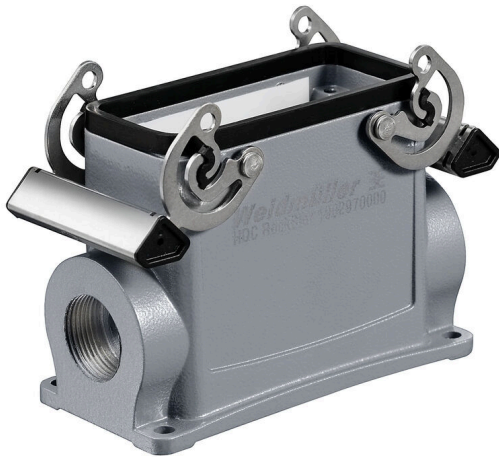

HDC 40D SBU 1PG29G

Weidmüller Interface GmbH & Co. KG
 Klingenbergstraße 26
 D-32758 Detmold
 Germany

www.weidmueller.com

The special die-cast alloy and the multi-layered surface sealing provide complete protection for the HDC housings.

The cleverly designed interlock system is manufactured from stainless steel. This guarantees a long lifespan with high resistance to corrosion and impact.

The housing interlock system provides integrated safety. Our unique, patented spring system provides the housing interlock with a secure grip and prevents accidental opening.

The laser marking allows for easy and quick identification. Each housing is permanently labelled with a laser marking so that each product can be quickly designated and positioned.

Weidmüller RockStar® IP 65 / NEMA Type 4X housings - your first choice for industrial housings with IP 65 protection.

General ordering data

Version	HDC enclosures, Installation size: 6, Protection degree: IP65, in plugged condition, Base housing, Side-locking clamp on lower side, high, Size of cable entries: PG 29
Order No.	1656830000
Type	HDC 40D SBU 1PG29G
GTIN (EAN)	4008190409845
Qty.	1 items