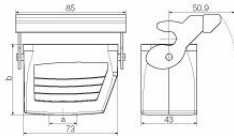

HDC 10B KLU 1PG16G

Weidmüller Interface GmbH & Co. KG
Klingenbergstraße 26
D-32758 Detmold
Germany

Drawings

www.weidmueller.com