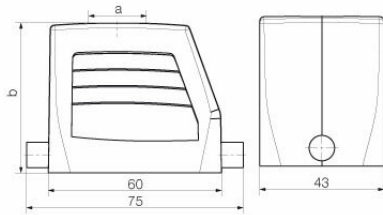

HDC 16D TOLU 1PG21G

Weidmüller Interface GmbH & Co. KG
Klingenbergstraße 26
D-32758 Detmold
Germany

Drawings

www.weidmueller.com