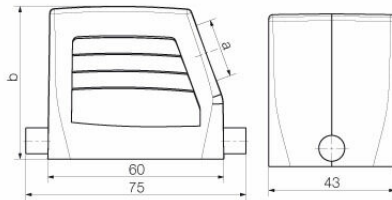

HDC 16D TSLU 1PG29G

Weidmüller Interface GmbH & Co. KG
Klingenbergstraße 26
D-32758 Detmold
Germany

Drawings

www.weidmueller.com