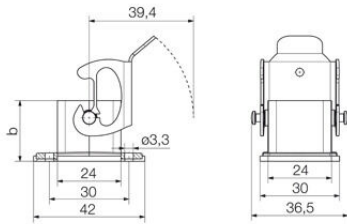

Drawings

Drawing