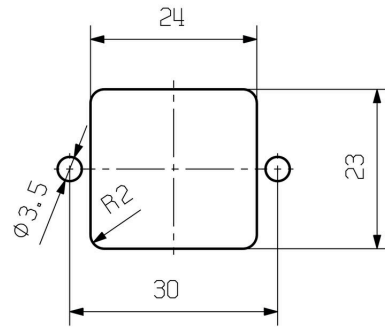

mounting cutout