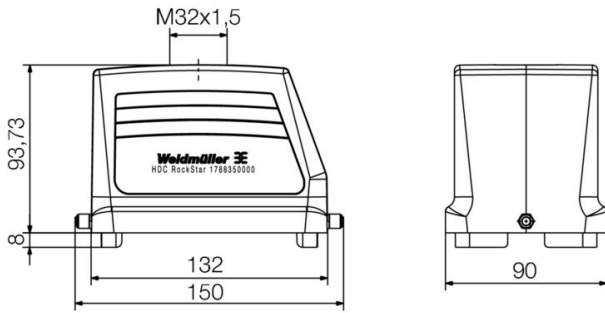

HDC 48B TOLU 1PG29G

Weidmüller Interface GmbH & Co. KG
Klingenbergstraße 26
D-32758 Detmold
Germany

Drawings

www.weidmueller.com