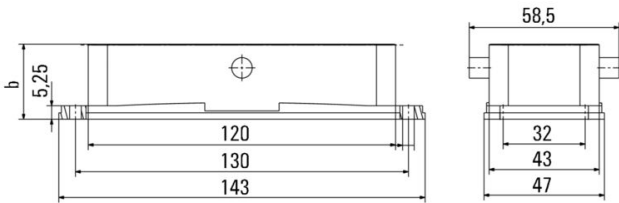

HDC 24B AZO

Weidmüller Interface GmbH & Co. KG
Klingenbergstraße 26
D-32758 Detmold
Germany

www.weidmueller.com

Technical data

Total length housing	120 mm	Height of housing B	29 mm
Height of base B1	5.3 mm		

General data

Surface finish	Powder coating	Protection degree	IP65, in plugged condition

Version

Number of cable glands	0	Size of cable entries	none
Top part/bottom part/lid	lower part	Cover	without cover
Number of cable entry sideways	0	Design of housing	Bulkhead housing
Design of locking system	Central locking at the top	Design	Standard
Installation size	8	Cable entry	No
Type	Bulkhead (feed-through)	Clamp version	Central-locking clamp
Sealing	NBR	Colour (RAL)	RAL 7035
BG	8	Suitable for ModuPlug®	Yes

Important note

Product information	When mounting the housings, make sure that the flat gasket is correctly seated.

Classifications

ETIM 8.0	EC000437	ETIM 9.0	EC000437
ETIM 10.0	EC000437	ECLASS 14.0	27-44-02-02
ECLASS 15.0	27-44-02-02		

Drawings