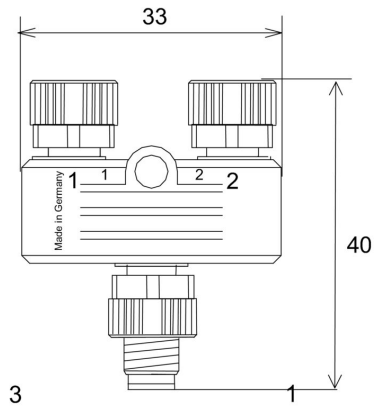

Certificate no. (cULus) E307231

Dimensions and weights

Net weight 13.2 g

Environmental Product Compliance

RoHS Compliance Status Compliant with exemption

RoHS Exemption (if applicable/known) 6c, 7cl

REACH SVHC Lead 7439-92-1

Technical data customisable plug-in connectors

Number of poles	3	Coding	M8 = none
Contact surface	Au (Gold)	Housing main material	PUR
Nominal voltage	30 V	Nominal current	4 A
Protection degree	IP67	Plugging cycles	≥ 100
Pollution severity	3	Shield connection	No
Threaded ring material	Diecast zinc	Temperature range of housing	-25...+85 °C

Standards

Connector standard IEC 61076-2-104

General data

Number of poles	3	Coding	M8 = none
Connection thread	M8 / M8	Contact surface	Au (Gold)
Tightening torque	0.4 Nm	Housing main material	PUR
Nominal voltage	30 V	Nominal current	4 A
AF size	9 mm	Protection degree	IP67
Plugging cycles	≥ 100	Pollution severity	3
Connection 1	M8/M8	Connection 2	Screw
Shield connection	No	Temperature range of housing	-25...+85 °C
Conductor O.D.	-		

Drawings

www.weidmueller.com

Dimensioned drawing

Wiring diagram