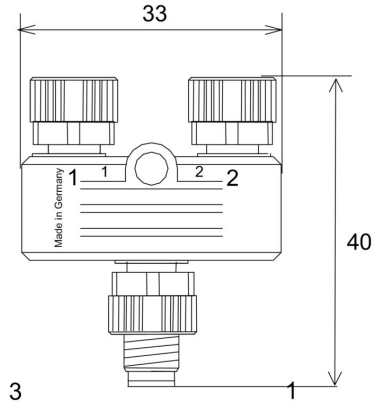

Certificate no. (cULus) E307231

Dimensions and weights

Net weight 13.2 g

Environmental Product Compliance

RoHS Compliance Status Compliant with exemption

RoHS Exemption (if applicable/known) 6c, 7cl

REACH SVHC Lead 7439-92-1

Technical data customisable plug-in connectors

Number of poles	3	Coding	M8 = none
Contact surface	Au (Gold)	Housing main material	PUR
Nominal voltage	30 V	Nominal current	4 A
Protection degree	IP67	Plugging cycles	≥ 100
Pollution severity	3	Shield connection	No
Threaded ring material	Diecast zinc	Temperature range of housing	-25...+85 °C

Standards

Connector standard IEC 61076-2-104

General data

Number of poles	3	Coding	M8 = none
Connection thread	M8 / M8	Contact surface	Au (Gold)
Tightening torque	0.4 Nm	Housing main material	PUR
Nominal voltage	30 V	Nominal current	4 A
AF size	9 mm	Protection degree	IP67
Plugging cycles	≥ 100	Pollution severity	3
Connection 1	M8/M8	Connection 2	Screw
Shield connection	No	Temperature range of housing	-25...+85 °C
Conductor O.D.	-		

Drawings

www.weidmueller.com

Dimensioned drawing

Wiring diagram