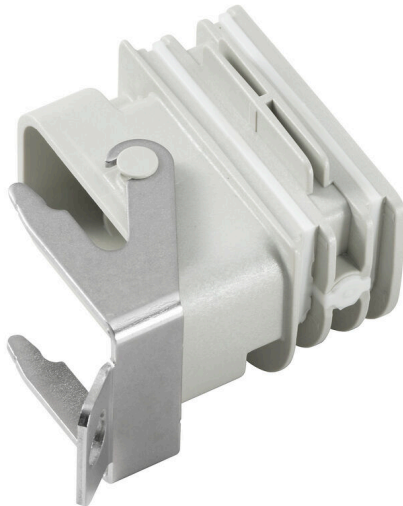

BG ARGH HQP ALU PT6 CS**Weidmüller Interface GmbH & Co. KG**

Klingenbergstraße 26

D-32758 Detmold

Germany

www.weidmueller.com

HQ adapter for FieldPower®

Tool-free installation like a FieldPower cable seal

Suitable for the HQ 4/2, HQ 8 and HQ 17 plug-in connector inserts

Optionally with lockable protective cover (protection against being switched on again, in accordance with EN 60204-1)

General ordering data

Version	Adapter, Field Power® sealing insert, HQ adapter, IP65, with corresponding enclosure, Polycarbonate, glass fibre reinforced, lockable: Yes
Order No.	1532210000
Type	BG ARGH HQP ALU PT6 CS
GTIN (EAN)	4050118337600
Qty.	1 items

Environmental Product Compliance

RoHS Compliance Status	Compliant without exemption
REACH SVHC	Potassium perfluorobutane sulfonate 29420-49-3
SCIP	210f646e-64fd-46de-9a7c-8dff222ea2cb

General data

Basic material	Polycarbonate, glass fibre reinforced	Silicone	No
Colour	grey, RAL 7032	Design	HQ adapter
Protection degree	IP65, with corresponding enclosure	UL 94 flammability rating	HB
lockable	Yes	Mounting position, installation notice	in FieldPower® sealing slot
Version	Adapter, Lockable housing		