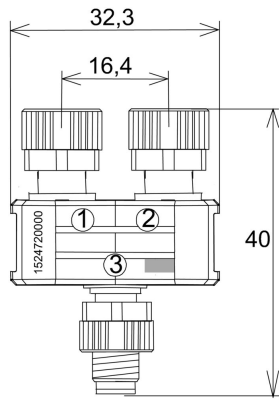

Certificate no. (cULus) E307231

Dimensions and weights

Net weight 13.2 g

Environmental Product Compliance

RoHS Compliance Status Compliant with exemption

RoHS Exemption (if applicable/known) 6c, 7cl

REACH SVHC Lead 7439-92-1

Technical data customisable plug-in connectors

Number of poles	4	Coding	M8 = none
Contact surface	Au (Gold)	Housing main material	PUR
Nominal voltage	30 V	Nominal current	4 A
Protection degree	IP67	Plugging cycles	≥ 100
Pollution severity	3	Shield connection	No
Threaded ring material	Diecast zinc	Temperature range of housing	-25...+85 °C

Standards

Connector standard IEC 61076-2-104

General data

Number of poles	4	Coding	M8 = none
Connection thread	M8 / M8	Contact surface	Au (Gold)
Tightening torque	0.4 Nm	Housing main material	PUR
Nominal voltage	30 V	Nominal current	4 A
AF size	9 mm	Protection degree	IP67
Plugging cycles	≥ 100	Pollution severity	3
Connection 1	M8/M8	Connection 2	Screw
Shield connection	No	Temperature range of housing	-25...+85 °C
Conductor O.D.	-		

www.weidmueller.com

Drawings

Dimensioned drawing

Wiring diagram