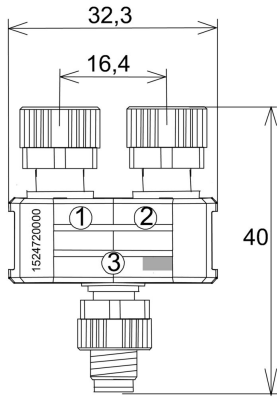

Certificate no. (cULus) E307231

Dimensions and weights

Net weight 13.2 g

Environmental Product Compliance

RoHS Compliance Status Compliant with exemption

RoHS Exemption (if applicable/known) 6c, 7cl

REACH SVHC Lead 7439-92-1

Technical data customisable plug-in connectors

Number of poles	4	Coding	M8 = none
Contact surface	Au (Gold)	Housing main material	PUR
Nominal voltage	30 V	Nominal current	4 A
Protection degree	IP67	Plugging cycles	≥ 100
Pollution severity	3	Shield connection	No
Threaded ring material	Diecast zinc	Temperature range of housing	-25...+85 °C

Standards

Connector standard IEC 61076-2-104

General data

Number of poles	4	Coding	M8 = none
Connection thread	M8 / M8	Contact surface	Au (Gold)
Tightening torque	0.4 Nm	Housing main material	PUR
Nominal voltage	30 V	Nominal current	4 A
AF size	9 mm	Protection degree	IP67
Plugging cycles	≥ 100	Pollution severity	3
Connection 1	M8/M8	Connection 2	Screw
Shield connection	No	Temperature range of housing	-25...+85 °C
Conductor O.D.	-		

Drawings

www.weidmueller.com

Dimensioned drawing

Wiring diagram