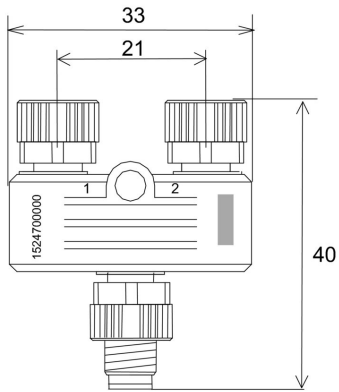

Certificate no. (cULus) E307231

Dimensions and weights

Net weight 14.96 g

Environmental Product Compliance

RoHS Compliance Status Compliant with exemption

RoHS Exemption (if applicable/known) 6c

REACH SVHC Lead 7439-92-1

Technical data customisable plug-in connectors

Number of poles	3	Coding	M8 = none
Contact surface	Au (Gold)	Housing main material	PUR
Nominal voltage	30 V	Nominal current	4 A
Protection degree	IP67	Plugging cycles	≥ 100
Pollution severity	3	Shield connection	No
Threaded ring material	Diecast zinc	Temperature range of housing	-25...+85 °C

Standards

Connector standard IEC 61076-2-104

General data

Number of poles	3	Coding	M8 = none
Connection thread	M8 / M8	Contact surface	Au (Gold)
Tightening torque	0.4 Nm	Housing main material	PUR
Nominal voltage	30 V	Nominal current	4 A
AF size	9 mm	Protection degree	IP67
Plugging cycles	≥ 100	Pollution severity	3
Connection 1	M8/M8	Connection 2	Screw
Shield connection	No	Temperature range of housing	-25...+85 °C
Conductor O.D.	-		

Drawings

www.weidmueller.com

Dimensioned drawing

Wiring diagram