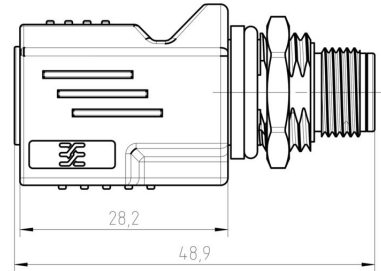

Number of poles	4	Coding	D-coded
Contact surface	Gold-plated	Housing main material	PA 66
Category	Cat.5 (ISO/IEC 11801)	Protection degree	IP67

General Info

Number of poles	4	Connection 1	RJ45 180°
Connection 2	M12	Description of article	Adapter, straight
Composition	M12 pin on RJ45 socket	Housing main material	PA 66
Category	Cat.5 (ISO/IEC 11801)	Connection thread	M12
Contact surface	Gold-plated	Shielding	Yes
Protection degree	IP67		

General technical specifications

Number of poles	4	Coding	D-coded
Connection thread	M12	Contact surface	Gold-plated
Version	straight	Housing main material	PA 66
Protection degree	IP67		

Technical data

Classifications

www.weidmueller.com

Drawings

Dimensioned drawing

Dimensioned drawing

Installation cut-out