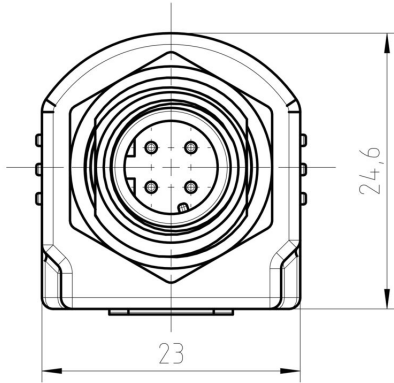

Number of poles	4	Coding	D-coded
Contact surface	Gold-plated	Housing main material	PA 66
Category	Cat.5 (ISO/IEC 11801)	Protection degree	IP67

General Info

Number of poles	4	Connection 1	RJ45 180°
Connection 2	M12	Description of article	Adapter, straight
Composition	M12 pin on RJ45 socket	Housing main material	PA 66
Category	Cat.5 (ISO/IEC 11801)	Connection thread	M12
Contact surface	Gold-plated	Shielding	Yes
Protection degree	IP67		

General technical specifications

Number of poles	4	Coding	D-coded
Connection thread	M12	Contact surface	Gold-plated
Version	straight	Housing main material	PA 66
Protection degree	IP67		

Technical data

Classifications

www.weidmueller.com

Drawings

Dimensioned drawing

Dimensioned drawing

Installation cut-out