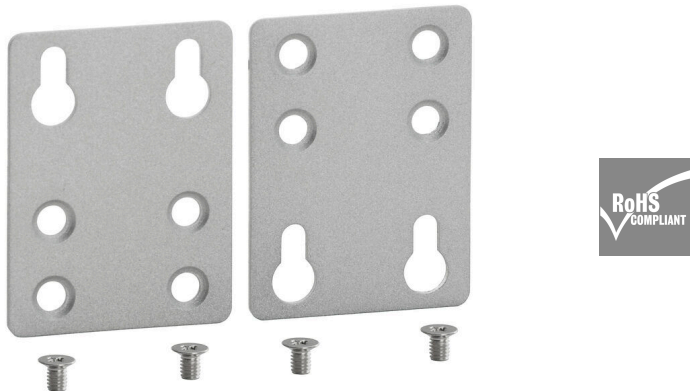

### Product image

Mounting kit for alternative wall-mounting of DIN rail-based (top-hat type) Industrial Ethernet components. IE-WALLMOUNT-KIT-30MM for use with:

- Industrial Ethernet Switches of the product range IE-SW-BL05

IE-WALLMOUNT-KIT-46MM for use with:

- Industrial Ethernet Switches of the product ranges IE-SW- BL06/BL08/VL05/VL08/VL09/VL16/PL06/PL08/PL09/PL10/PL16/PL18
- Industrial Ethernet media converters of the product range IE-MC-VL
- Industrial Ethernet switches of the product range IE-WL-AP