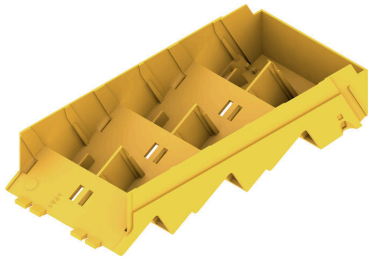

### Component properties

Cut out as preparation for functional portNo integrated		Number of poles, max.	24
Number of ventilation openings	0	Number of slots for female plugs	6
Number of connection levels	3		

[www.weidmueller.com](http://www.weidmueller.com)

**Drawings**

**Product image**

**Product image**

**Dimensioned drawing**