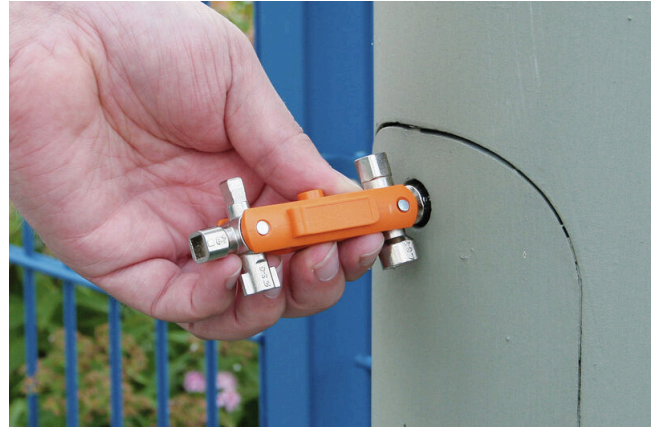

Example of use