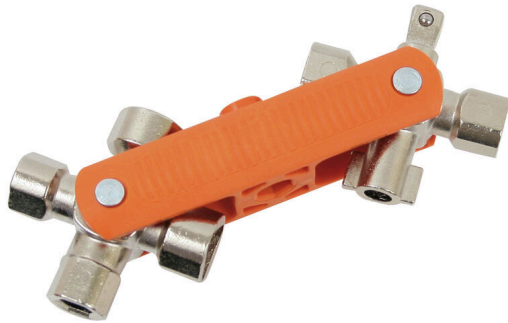

CROSS-KEY-DUO

Weidmüller Interface GmbH & Co. KG
 Klingenbergstraße 26
 D-32758 Detmold
 Germany

www.weidmueller.com

Crimped conductors are fixed in their respective wiring spaces by screws or a direct plug-in feature. Weidmüller can supply a wide range of tools for screwing.

General ordering data

Version	Univeral key
Order No.	1480190000
Type	CROSS-KEY-DUO
GTIN (EAN)	4050118288377
Qty.	1 items

CROSS-KEY-DUO

Weidmüller Interface GmbH & Co. KG
 Klingenbergstraße 26
 D-32758 Detmold
 Germany

www.weidmueller.com

Technical data

Dimensions and weights

Height	38 mm	Height (inches)	1.4961 inch
Width	95 mm	Width (inches)	3.7401 inch
Diameter	9 mm	Net weight	20 g

Environmental Product Compliance

RoHS Compliance Status	Not affected
REACH SVHC	Lead 7439-92-1
SCIP	f989c85e-a0a7-4555-8c82-e72072ef153d