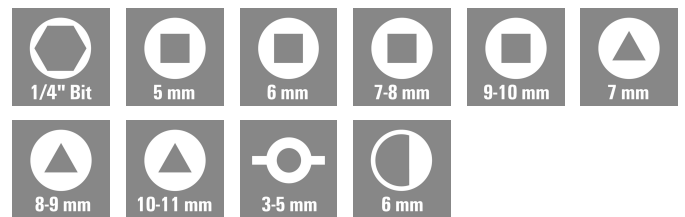

CROSS-KEY-QUADRO

Weidmüller Interface GmbH & Co. KG
Klingenbergstraße 26
D-32758 Detmold
Germany

www.weidmueller.com

Crimped conductors are fixed in their respective wiring spaces by screws or a direct plug-in feature. Weidmüller can supply a wide range of tools for screwing.

General ordering data

Version	Univeral key
Order No.	1480180000
Type	CROSS-KEY-QUADRO
GTIN (EAN)	4050118288490
Qty.	1 items