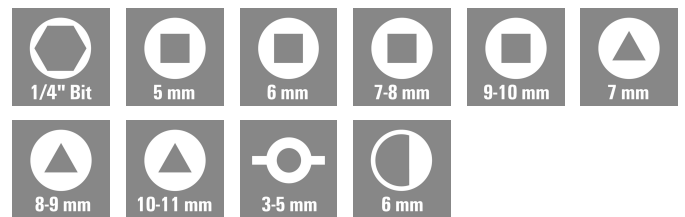

CROSS-KEY-QUADRO

Weidmüller Interface GmbH & Co. KG
 Klingenbergstraße 26
 D-32758 Detmold
 Germany

www.weidmueller.com

Crimped conductors are fixed in their respective wiring spaces by screws or a direct plug-in feature. Weidmüller can supply a wide range of tools for screwing.

General ordering data

Version	Univeral key
Order No.	1480180000
Type	CROSS-KEY-QUADRO
GTIN (EAN)	4050118288490
Qty.	1 items

CROSS-KEY-QUADRO

Weidmüller Interface GmbH & Co. KG
 Klingenbergstraße 26
 D-32758 Detmold
 Germany

www.weidmueller.com

Technical data

Dimensions and weights

Height	95 mm	Height (inches)	3.7401 inch
Width	95 mm	Width (inches)	3.7401 inch
Diameter	9 mm	Net weight	115 g

Environmental Product Compliance

RoHS Compliance Status	Not affected
REACH SVHC	Lead 7439-92-1
SCIP	f989c85e-a0a7-4555-8c82-e72072ef153d