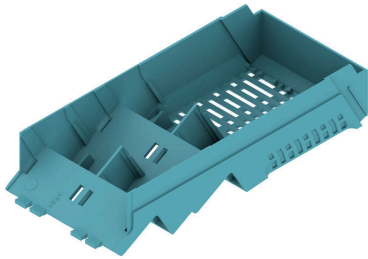

CH20M45 S 2PSC/2PSC BL 2013

Weidmüller Interface GmbH & Co. KG
Klingenbergstraße 26
D-32758 Detmold
Germany

www.weidmueller.com

Drawings

Product image