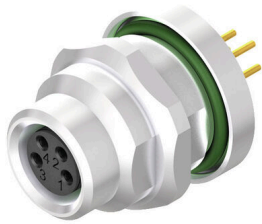

SAIE-M8B-8-TL-HW

Weidmüller Interface GmbH & Co. KG
Klingenbergstraße 26
D-32758 Detmold
Germany

www.weidmueller.com

Similar to illustration

Various build-in connectors are required for the connections on the device side of the sensor/actuator cabling. These are available in the versions M12, M8 and M5.

General ordering data

Version	Built-in plugs, M8 thread, Mounting thread: M 12, Number of poles: 8, Strand / cable length:
Order No.	1467650000
Type	SAIE-M8B-8-TL-HW
GTIN (EAN)	4050118273366
Qty.	20 items

Number of poles	8
-----------------	---

Technical data customisable plug-in connectors

Number of poles	8	Coding	none
Contact surface	Gold-plated	Type of connection	Socket connector
Housing main material	Brass, nickel-plated	Nominal voltage	30 V
Nominal current	1.5 A	Protection degree	IP67, when screwed in
Cable gland	M 12	Gender of contact	Female
Temperature range of housing	-25...+85 °C		

Standards

Connector standard	IEC 61076-2-104
--------------------	-----------------

General data

Number of poles	8	Coding	none
Connection thread	M8 thread	Contact surface	Gold-plated
Type of connection	Socket connector	Housing main material	Brass, nickel-plated
Nominal voltage	30 V	Nominal current	1.5 A
Protection degree	IP67, when screwed in	Cable gland	M 12
Rated voltage	30 V	Connection 1	M8
Connection 2	Dip soldering	Mounting thread	M 12
Temperature range of housing	-25...+85 °C	Conductor O.D.	-