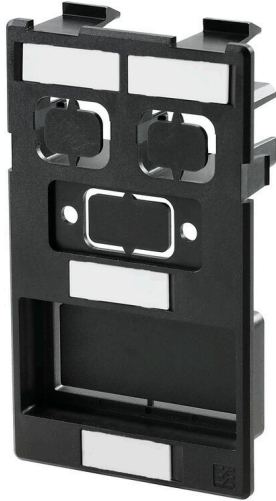

IE-FC-IP-PWS/2ST/1D9

Weidmüller Interface GmbH & Co. KG
Klingenbergstraße 26
D-32758 Detmold
Germany

www.weidmueller.com

FrontCom® Vario integrates multiple functions in only one single frame. The system is easy to install and you can select from a wide range of data, signal and power modules. In addition to being extremely compact, FrontCom® Vario offers a number of unique product features that will make your project planning and work activities secure, fast and future-proof. Furthermore, the FrontCom® Vario system has an attractive housing design that, by the way, offers highest impact-resistance and fully meets the requirements of IP 65 protection class.

General ordering data

Version	FrontCom, Insert plate, unshielded
Order No.	1450690000
Type	IE-FC-IP-PWS/2ST/1D9
GTIN (EAN)	4050118255522
Qty.	1 items

IE-FC-IP-PWS/2ST/1D9

Weidmüller Interface GmbH & Co. KG
 Klingenbergstraße 26
 D-32758 Detmold
 Germany

www.weidmueller.com

Technical data

Approvals

Approvals

ROHS	Conform
UL File Number Search	UL Website
Certificate No. (cURus)	E223801

Dimensions and weights

Height	23 mm	Height (inches)	0.9055 inch
Width	51.5 mm	Width (inches)	2.0276 inch
Length	90.5 mm	Length (inches)	3.563 inch
Net weight	17.57 g		

General data

Product type	Insert plate, unshielded	Material	Polycarbonate PC
--------------	--------------------------	----------	------------------

Inserts

Insert, data	2	Signal insert D-Sub 9-pole / VGA / HDMI	1
Insert Power small	1		