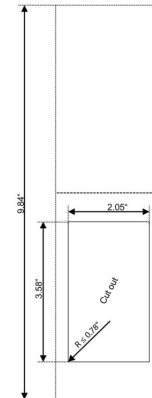

Installation cut-out

Unit: in