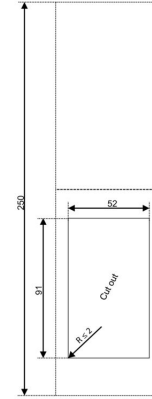

## Dimensions and weights

Depth	27.5 mm	Depth (inches)	1.0827 inch
Height	134 mm	Height (inches)	5.2756 inch
Width	67 mm	Width (inches)	2.6378 inch
Wall thickness, min.	1 mm	Wall thickness, max.	5 mm
Net weight	530 g		

www.weidmueller.com

Drawings

Dimensioned drawing

Unit: mm

Installation cut-out

Unit: mm

Dimensioned drawing

Unit: in

Installation cut-out

Unit: in