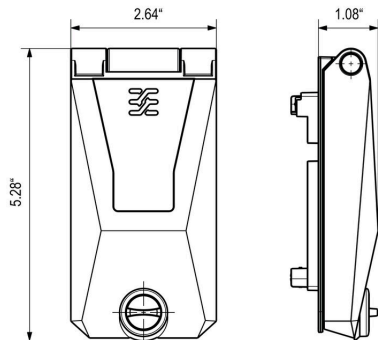

## Dimensions and weights

Depth	27.5 mm	Depth (inches)	1.0827 inch
Height	134 mm	Height (inches)	5.2756 inch
Width	67 mm	Width (inches)	2.6378 inch
Wall thickness, min.	1 mm	Wall thickness, max.	5 mm
Net weight	530 g		

www.weidmueller.com

Drawings

Dimensioned drawing

Unit: mm

Installation cut-out

Unit: mm

Dimensioned drawing

Unit: in

Installation cut-out

Unit: in