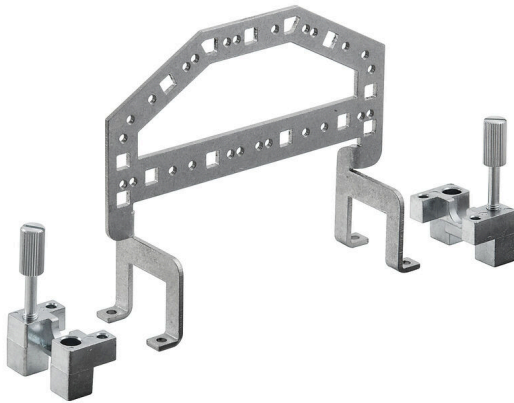

HDC GRIP PANEL 8 ADAPT

Weidmüller Interface GmbH & Co. KG
Klingenbergstraße 26
D-32758 Detmold
Germany

www.weidmueller.com

General ordering data

Version	Heavy-duty connectors, Accessories, Grip panel
Order No.	1444730000
Type	HDC GRIP PANEL 8 ADAPT
GTIN (EAN)	4050118250213
Qty.	1 items

Version

Installation size 8 Basic material Steel, galvanized
 Suitable for ModuPlug® No

Classifications

ETIM 8.0 EC002943 ETIM 9.0 EC002943
 ETIM 10.0 EC002943 ECLASS 14.0 27-44-02-92
 ECLASS 15.0 27-44-02-92