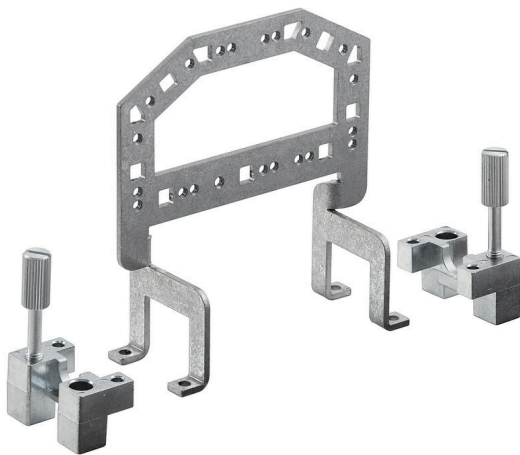

HDC GRIP PANEL 6 ADAPT

Weidmüller Interface GmbH & Co. KG
Klingenbergstraße 26
D-32758 Detmold
Germany

www.weidmueller.com

General ordering data

Version	Heavy-duty connectors, Accessories, Grip panel
Order No.	1444720000
Type	HDC GRIP PANEL 6 ADAPT
GTIN (EAN)	4050118250138
Qty.	1 items

HDC GRIP PANEL 6 ADAPT

Weidmüller Interface GmbH & Co. KG
 Klingenbergstraße 26
 D-32758 Detmold
 Germany

www.weidmueller.com

Technical data

Approvals

Approvals

ROHS Conform

Dimensions and weights

Version

Installation size 6 Basic material Steel, galvanized
 Suitable for ModuPlug® No

Classifications

ETIM 8.0	EC002943	ETIM 9.0	EC002943
ETIM 10.0	EC002943	ECLASS 14.0	27-44-02-92
ECLASS 15.0	27-44-02-92		