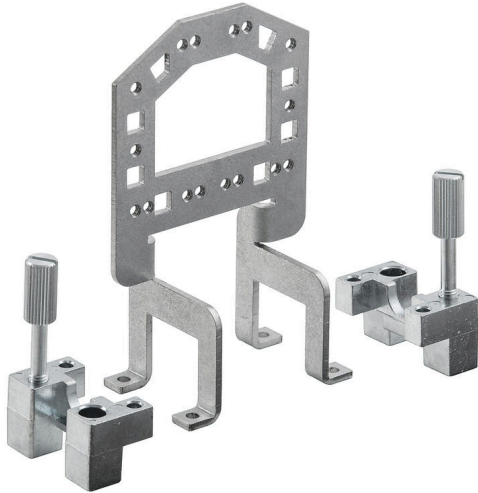

HDC GRIP PANEL 3 ADAPT

Weidmüller Interface GmbH & Co. KG
Klingenbergstraße 26
D-32758 Detmold
Germany

www.weidmueller.com

General ordering data

Version	Heavy-duty connectors, Accessories, Grip panel
Order No.	1444680000
Type	HDC GRIP PANEL 3 ADAPT
GTIN (EAN)	4050118250206
Qty.	1 items

HDC GRIP PANEL 3 ADAPT

Weidmüller Interface GmbH & Co. KG
 Klingenbergstraße 26
 D-32758 Detmold
 Germany

www.weidmueller.com

Technical data

Approvals

Approvals

ROHS Conform

Dimensions and weights

Version

Installation size 3 Basic material Steel, galvanized
 Suitable for ModuPlug® No

Classifications

ETIM 8.0 EC002943 ETIM 9.0 EC002943
 ETIM 10.0 EC002943 ECLASS 14.0 27-44-02-92
 ECLASS 15.0 27-44-02-92