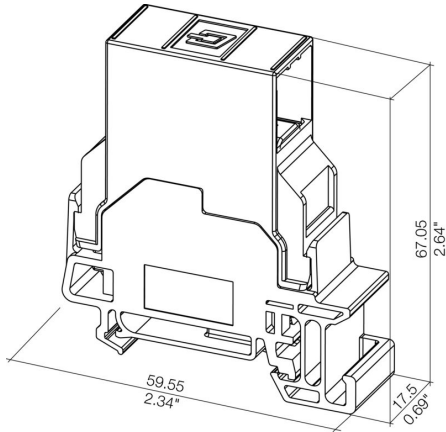

Technical data

Approvals

| | |
|------|---------|
| ROHS | Conform |
|------|---------|

Dimensions and weights

| | |
|------------|---------|
| Net weight | 31.68 g |
|------------|---------|

Temperatures

| | | |
|--------------------------|-----------------------|----------------|
| Storage temperature | Operating temperature | -40 °C...70 °C |
| Installation temperature | | |

| | | | |
|-----------------------|-------------|------------------|------------|
| Connection 1 | USB A | Connection 2 | USB B |
| Wiring | USB | Colour | Light Grey |
| Housing main material | PA UL 94 V0 | Type of mounting | TS 35 |
| Protection degree | IP20 | | |

Drawings

Dimensioned drawing

Drawing