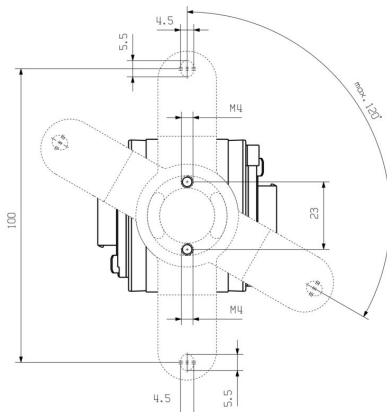

**Approvals**

Approvals

ROHS	Conform
UL File Number Search	<a href="#">UL Website</a>
Certificate no. (cULus)	E316369

**Dimensions and weights**

Net weight	425.36 g
------------	----------

**Temperatures**

www.weidmueller.com

**Drawings**

**Dimensioned drawing**

**Dimensioned drawing**

**Dimensioned drawing**

**Dimensioned drawing**