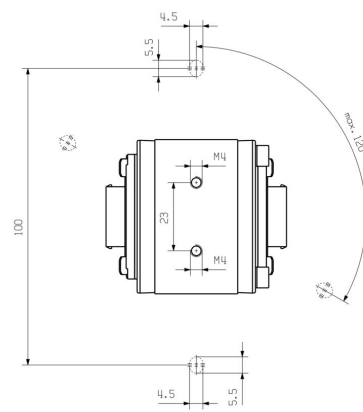

**Approvals**

Approvals

ROHS	Conform
UL File Number Search	<a href="#">UL Website</a>
Certificate no. (cULus)	E316369

**Dimensions and weights**

Net weight	425.36 g
------------	----------

**Temperatures**

www.weidmueller.com

**Drawings**

**Dimensioned drawing**

**Dimensioned drawing**

**Dimensioned drawing**

**Dimensioned drawing**