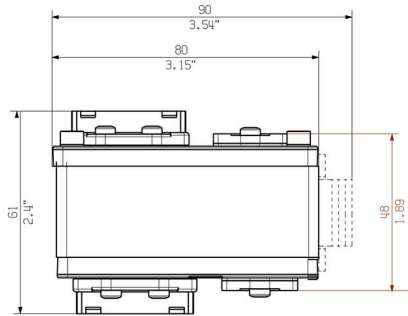

**Approvals**

Approvals

ROHS	Conform
UL File Number Search	<a href="#">UL Website</a>
Certificate no. (cULus)	E316369

**Dimensions and weights**

Net weight	425.36 g
------------	----------

**Temperatures**

www.weidmueller.com

**Drawings**

**Dimensioned drawing**

**Dimensioned drawing**

**Dimensioned drawing**

**Dimensioned drawing**