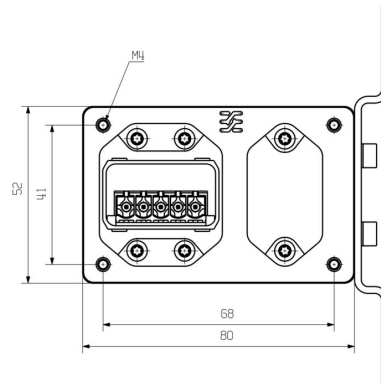

**Approvals**

Approvals

ROHS	Conform
UL File Number Search	<a href="#">UL Website</a>
Certificate no. (cULus)	E316369

**Dimensions and weights**

Net weight	425.36 g
------------	----------

**Temperatures**

www.weidmueller.com

**Drawings**

**Dimensioned drawing**

**Dimensioned drawing**

**Dimensioned drawing**

**Dimensioned drawing**