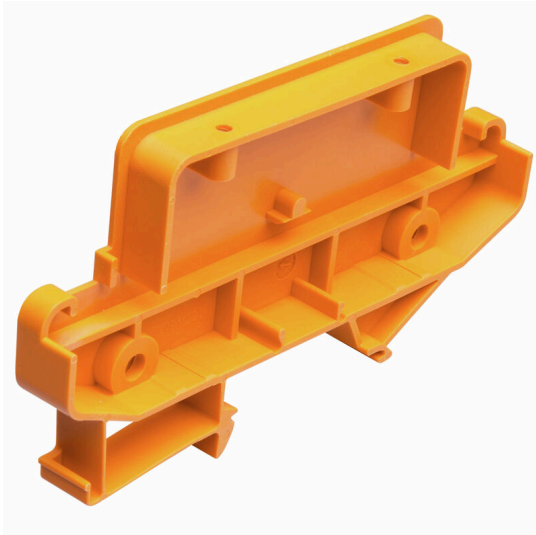

AP 110 S LI OR

Weidmüller Interface GmbH & Co. KG
Klingenbergstraße 26
D-32758 Detmold
Germany

www.weidmueller.com

**General ordering data**

Version	End plate, RS 100 orange, End plate DIN mounting rail left, Width: 13.75 mm
Order No.	1386070000
Type	AP 110 S LI OR
GTIN (EAN)	4050118186123
Qty.	20 items

Technical data

Approvals

ROHS	Conform
------	---------

Dimensions and weights

Depth	58.8 mm	Depth (inches)	2.315 inch
Height	108.3 mm	Height (inches)	4.2638 inch
Width	13.75 mm	Width (inches)	0.5413 inch
Net weight	14 g		