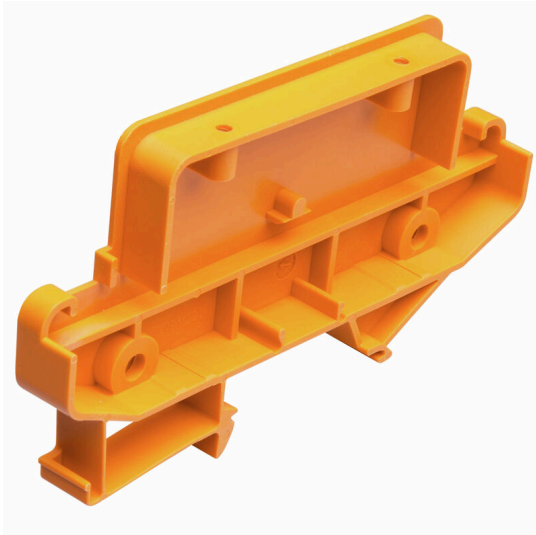

AP 110 S LI OR

Weidmüller Interface GmbH & Co. KG
Klingenbergstraße 26
D-32758 Detmold
Germany

www.weidmueller.com

General ordering data

Version	End plate, RS 100 orange, End plate DIN mounting rail left, Width: 13.75 mm
Order No.	1386070000
Type	AP 110 S LI OR
GTIN (EAN)	4050118186123
Qty.	20 items

Technical data

Approvals

ROHS	Conform
------	---------

Dimensions and weights

Depth	58.8 mm	Depth (inches)	2.315 inch
Height	108.3 mm	Height (inches)	4.2638 inch
Width	13.75 mm	Width (inches)	0.5413 inch
Net weight	14 g		