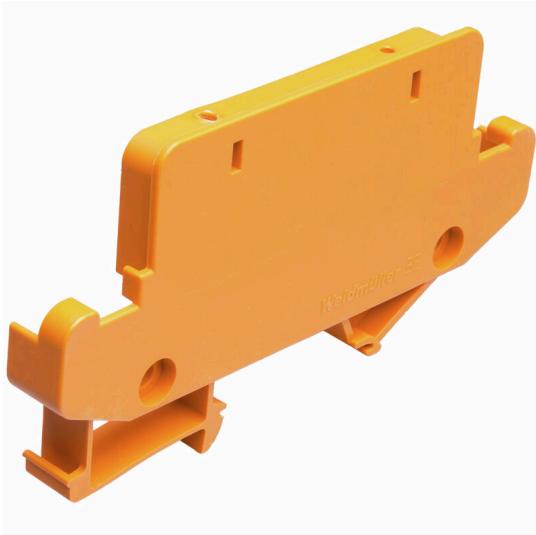

AP 110 S RE OR

Weidmüller Interface GmbH & Co. KG
Klingenbergstraße 26
D-32758 Detmold
Germany

www.weidmueller.com

General ordering data

Version	End plate, RS 100 orange, End plate DIN mounting rail right, Width: 13.75 mm
Order No.	1386050000
Type	AP 110 S RE OR
GTIN (EAN)	4050118186512
Qty.	20 items

AP 110 S RE OR

Weidmüller Interface GmbH & Co. KG
 Klingenbergstraße 26
 D-32758 Detmold
 Germany

www.weidmueller.com

Technical data

Approvals

ROHS	Conform
------	---------

Dimensions and weights

Depth	58.8 mm	Depth (inches)	2.315 inch
Height	108.3 mm	Height (inches)	4.2638 inch
Width	13.75 mm	Width (inches)	0.5413 inch
Net weight	14 g		