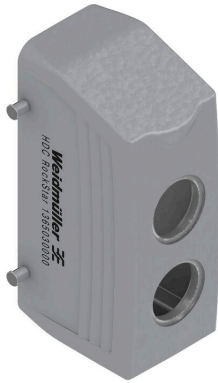

HDC 24B TOBU 2M25G CS

Weidmüller Interface GmbH & Co. KG
Klingenbergstraße 26
D-32758 Detmold
Germany

Drawings

www.weidmueller.com