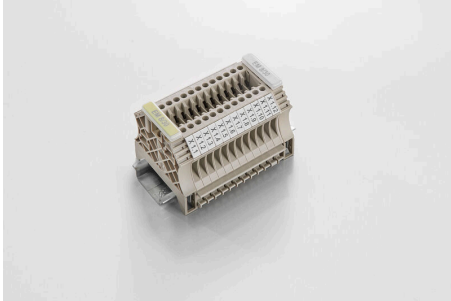

**General ordering data**

Version	End bracket, ,
Order No.	<a href="#">1346610000</a>
Type	UR20-EBK-ACC
GTIN (EAN)	4050118151596
Qty.	5 items

**Technical data**

**Approvals**

Approvals

ROHS Conform

**Dimensions and weights**

Net weight 51.56 g

**Environmental Product Compliance**

RoHS Compliance Status	Compliant without exemption		
REACH SVHC	No SVHC above 0.1 wt%		
Product Carbon Footprint	Cradle to gate		0,658 kg CO2 eq.

**Classifications**

ETIM 8.0	EC001583	ETIM 9.0	EC001583
ETIM 10.0	EC001583	ECLASS 14.0	27-24-26-92
ECLASS 15.0	27-24-26-92		

**Accessories****EM 8/30 end bracket marker**

The EM 8/30 end bracket marker is suitable for labelling the WEW 35/2 and ZEW 35/2 end brackets and can also be used as a group tag carrier for W-series terminals. The EM 8/30 can hold ESO 7/ESO 7P inlay tags. The pocket reliably protects the printing against environmental influences. Inlay tags can be found under "Accessories".