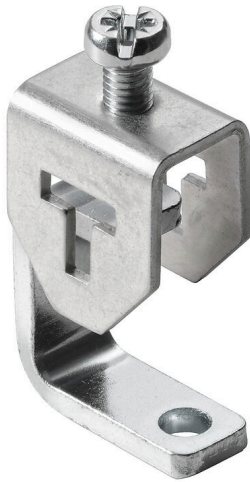

**SH 4C****Weidmüller Interface GmbH & Co. KG**

Klingenbergstraße 26

D-32758 Detmold

Germany

[www.weidmueller.com](http://www.weidmueller.com)**Product image**

The comprehensive accessories of the Klippon® Connect portfolio are perfectly matched down to the last detail. This facilitates mounting while adhering to required norms

**General ordering data**

Version	Busbar support, silver, 85 °C, Width: 15 mm, None, Steel, galvanized, Direct mounting
Order No.	<a href="#">1340870000</a>
Type	SH 4C
GTIN (EAN)	4050118208863
Qty.	10 items

Depth	25 mm	Depth (inches)	0.9842 inch
Height	25 mm	Height (inches)	0.9842 inch
Width	15 mm	Width (inches)	0.5906 inch
Net weight	24.39 g		

**Temperatures**

Ambient temperature	-5 °C...40 °C	Operating temperature	-40 °C...85 °C
Continuous operating temp., max.	85 °C		