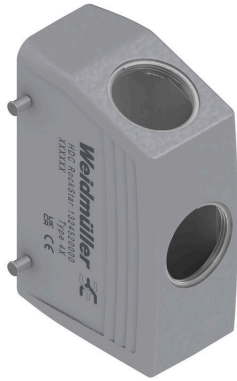

HDC 64D TBU 2M32G CS

Weidmüller Interface GmbH & Co. KG
Klingenbergstraße 26
D-32758 Detmold
Germany

Drawings

www.weidmueller.com