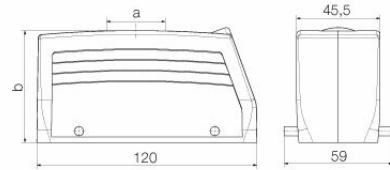

HDC 64D TBU 2M32G CS

Weidmüller Interface GmbH & Co. KG
Klingenbergstraße 26
D-32758 Detmold
Germany

Drawings

www.weidmueller.com