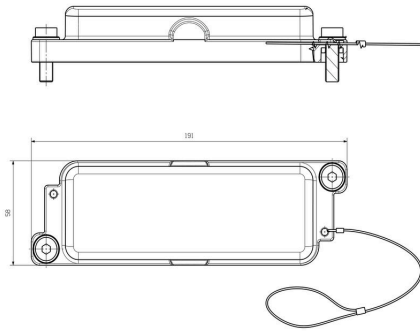

HDC IP68 24B COVER CS

Weidmüller Interface GmbH & Co. KG
Klingenbergstraße 26
D-32758 Detmold
Germany

www.weidmueller.com

Technical data

Approvals

ROHS Conform

Dimensions and weights

Net weight 210 g

Environmental Product Compliance

RoHS Compliance Status Compliant without exemption
REACH SVHC No SVHC above 0.1 wt%

General data

Number of poles	0	Design of housing	Cover
Installation size	8	Colour	black (similar to RAL 9005)
Housing main material	diecast aluminium	Surface finish	Powder coating
Free from halogens	false	EMC housings	Yes
BG	8	Protection degree	IP68, in plugged condition

General data

Surface finish Powder coating Protection degree IP68, in plugged condition

Version

Size of cable entries	none	Cover	with cover
Number of cable entry sideways	0	Design of housing	Cover
Design of locking system	Screw	Installation size	8
Cable entry	No	Sealing	Silicone rubber
Colour (RAL)	RAL 9005	BG	8

Classifications

ETIM 8.0	EC000437	ETIM 9.0	EC000437
ETIM 10.0	EC000437	ECLASS 14.0	27-44-02-02
ECLASS 15.0	27-44-02-02		

HDC IP68 24B COVER CS

Weidmüller Interface GmbH & Co. KG
Klingenbergstraße 26
D-32758 Detmold
Germany

Drawings

www.weidmueller.com