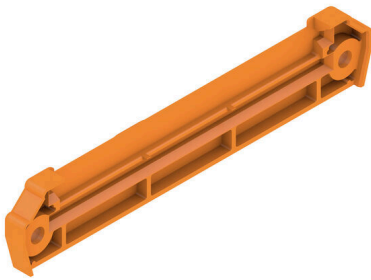

AP 80 D OR 2000**Weidmüller Interface GmbH & Co. KG**

Klingenbergstraße 26

D-32758 Detmold

Germany

www.weidmueller.com

The RS 100 Profi offers you a flexible solution for your mounting needs, as both DIN rail mounting and wall mounting are possible. This versatility facilitates integration into different environments and applications. The housing can be used for the Eurocard PCB standard. The profile can be cut to size so that you can adapt it precisely to your specific requirements. For particularly heavy components, additional locking feet can be used to improve stability and thus increase the safety of your installation.

Another practical feature is the option of using a cover profile to protect large components.

General ordering data

Version	End plate, RS 80 orange, End plate direct mounting both sides, Width: 17 mm
Order No.	1324360000
Type	AP 80 D OR 2000
GTIN (EAN)	4008 190094898
Qty.	20 items

Depth	16.9 mm	Depth (inches)	0.6654 inch
Height	86.4 mm	Height (inches)	3.4016 inch
Width	17 mm	Width (inches)	0.6693 inch
Net weight	7 g		

Environmental Product Compliance

RoHS Compliance Status	Compliant without exemption
REACH SVHC	No SVHC above 0.1 wt%