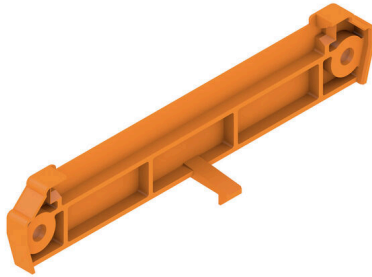

## AP 80 OR 2000

**Weidmüller Interface GmbH & Co. KG**

Klingenbergstraße 26  
D-32758 Detmold  
Germany

www.weidmueller.com

The RS 100 Profi offers you a flexible solution for your mounting needs, as both DIN rail mounting and wall mounting are possible. This versatility facilitates integration into different environments and applications. The housing can be used for the Eurocard PCB standard. The profile can be cut to size so that you can adapt it precisely to your specific requirements. For particularly heavy components, additional locking feet can be used to improve stability and thus increase the safety of your installation.

Another practical feature is the option of using a cover profile to protect large components.

### General ordering data

Version	End plate, RS 80 orange, End plate both sides, Width: 12.3 mm
Order No.	<a href="#">1324260000</a>
Type	AP 80 OR 2000
GTIN (EAN)	4008190181932
Qty.	20 items

**Technical data**