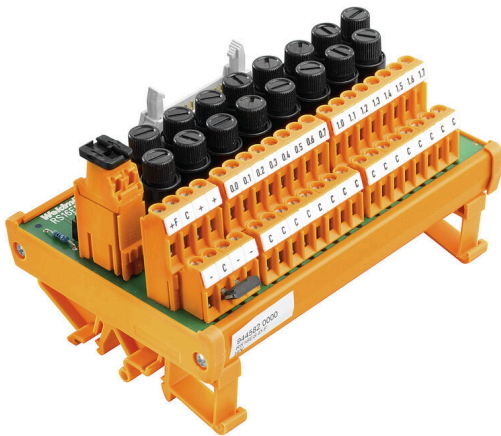

**RS 16IO 2W F-L H Z****Weidmüller Interface GmbH & Co. KG**

Klingenbergstraße 26

D-32758 Detmold

Germany

www.weidmueller.com

The digital direct input/output interfaces are supplied with flat cable connectors to facilitate connection. They are available in tension clamp or clamping yoke connection, with elements such as fuses, disconnectors or LEDs.

**General ordering data**

Version	Interface, RS, Fuse, LED, 2-wire, Tension-clamp connection
Order No.	<a href="#">1311870000</a>
Type	RS 16IO 2W F-L H Z
GTIN (EAN)	4050118114270
Qty.	1 items