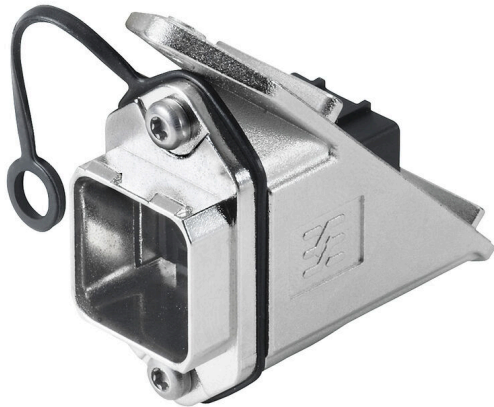

## IE-BHS-V14M-RJA-45

**Weidmüller Interface GmbH & Co. KG**  
Klingenbergstraße 26  
D-32758 Detmold  
Germany

[www.weidmueller.com](http://www.weidmueller.com)

PushPull plug-in connector according to IEC  
61076-3-117 ver.14 (PROFINET), metal, RJ45 empty  
housing

### General ordering data

Version	Empty enclosure, Flange, angled
Order No.	<a href="#">1296710000</a>
Type	IE-BHS-V14M-RJA-45
GTIN (EAN)	4050118094831
Qty.	10 items