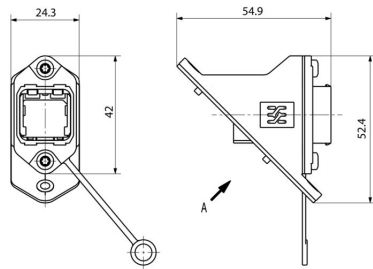

### Dimensions and weights

Depth	54.9 mm	Depth (inches)	2.1614 inch
Height	52.4 mm	Height (inches)	2.063 inch
Width	24.3 mm	Width (inches)	0.9567 inch
Net weight	81.66 g		

www.weidmueller.com

Drawings

Dimensioned drawing

Dimensioned drawing

Installation cut-out