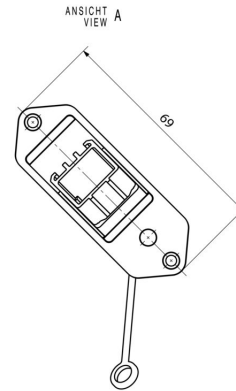

### Dimensions and weights

Depth	54.9 mm	Depth (inches)	2.1614 inch
Height	52.4 mm	Height (inches)	2.063 inch
Width	24.3 mm	Width (inches)	0.9567 inch
Net weight	81.66 g		

www.weidmueller.com

Drawings

Dimensioned drawing

Dimensioned drawing

Installation cut-out