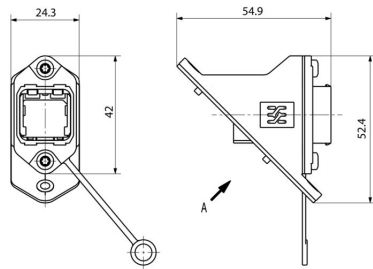

Depth	54.9 mm	Depth (inches)	2.1614 inch
Height	52.4 mm	Height (inches)	2.063 inch
Width	24.3 mm	Width (inches)	0.9567 inch
Net weight	81.66 g		

Temperatures

Storage temperature	Operating temperature	-40 °C...70 °C
Installation temperature		

Environmental Product Compliance

RoHS Compliance Status	Compliant without exemption
REACH SVHC	No SVHC above 0.1 wt%

General data

Colour	Miscellaneous	Housing main material	Zinc diecast
Type of mounting	2 screws, M3 (not included)	Protection degree	IP67

Dimensioned drawing

Dimensioned drawing

Installation cut-out