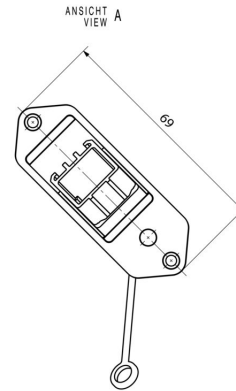

Depth	54.9 mm	Depth (inches)	2.1614 inch
Height	52.4 mm	Height (inches)	2.063 inch
Width	24.3 mm	Width (inches)	0.9567 inch
Net weight	81.66 g		

Temperatures

Storage temperature	Operating temperature	-40 °C...70 °C
Installation temperature		

Dimensioned drawing

Dimensioned drawing

Installation cut-out