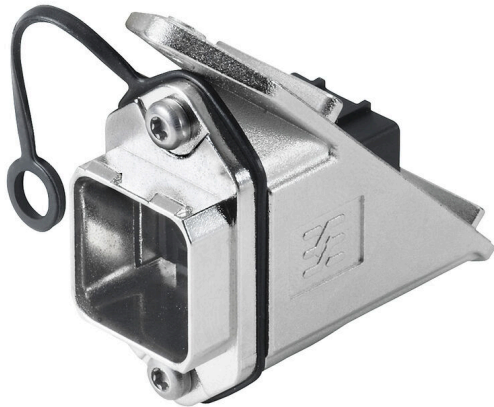

IE-BHS-V14M-RJA-45

Weidmüller Interface GmbH & Co. KG
Klingenbergstraße 26
D-32758 Detmold
Germany

www.weidmueller.com

PushPull plug-in connector according to IEC
61076-3-117 ver.14 (PROFINET), metal, RJ45 empty
housing

General ordering data

Version	Empty enclosure, Flange, angled
Order No.	1296710000
Type	IE-BHS-V14M-RJA-45
GTIN (EAN)	4050118094831
Qty.	10 items

IE-BHS-V14M-RJA-45

Weidmüller Interface GmbH & Co. KG
 Klingenbergstraße 26
 D-32758 Detmold
 Germany

Environmental Product Compliance

RoHS Compliance Status	Compliant without exemption
REACH SVHC	No SVHC above 0.1 wt%

General data

Colour	Miscellaneous	Housing main material	Zinc diecast
Type of mounting	2 screws, M3 (not included)	Protection degree	IP67