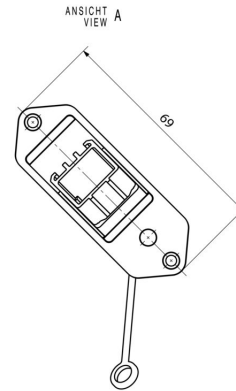

Dimensioned drawing