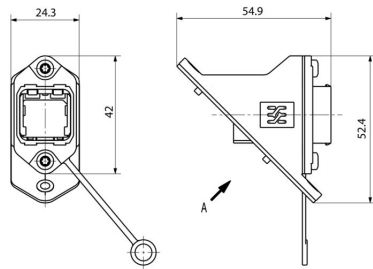

Dimensioned drawing